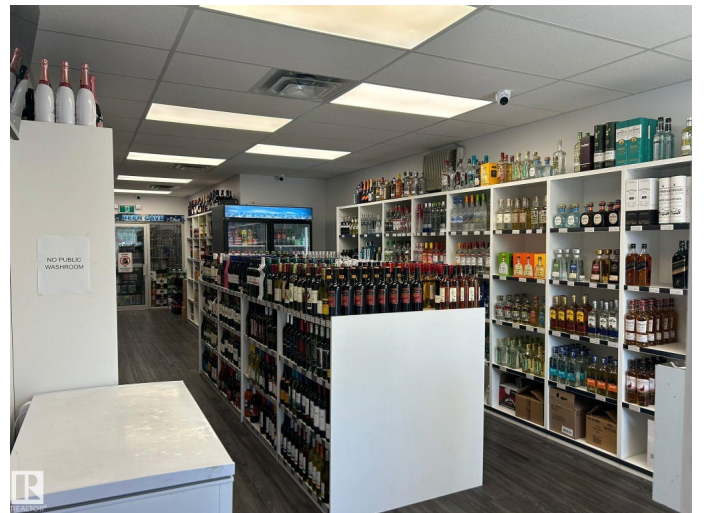

$225,000 - Na Avenue, Edmonton

MLS® #E4452510

$225,000

0 Bedroom, 0.00 Bathroom,
Business on 0.00 Acres

Prince Charles, Edmonton, AB

Discover a well-established liquor store in the vibrant Prince Charles community. Positioned along a high-traffic road with excellent visibility, this 1,350 sq. ft. space offers a steady flow of customers and low overhead costs. The store boasts a loyal clientele, a wide variety of inventory, and is situated in a thriving commercial area with strong growth potential. An ideal opportunity for both new and experienced owners looking to invest in a profitable, turnkey business in a prime location.

Built in 1950

Essential Information

MLS® #	E4452510
Price	$225,000
Bathrooms	0.00
Acres	0.00
Year Built	1950
Type	Business
Status	Active

Community Information

Address	Na Avenue
Area	Edmonton
Subdivision	Prince Charles
City	Edmonton