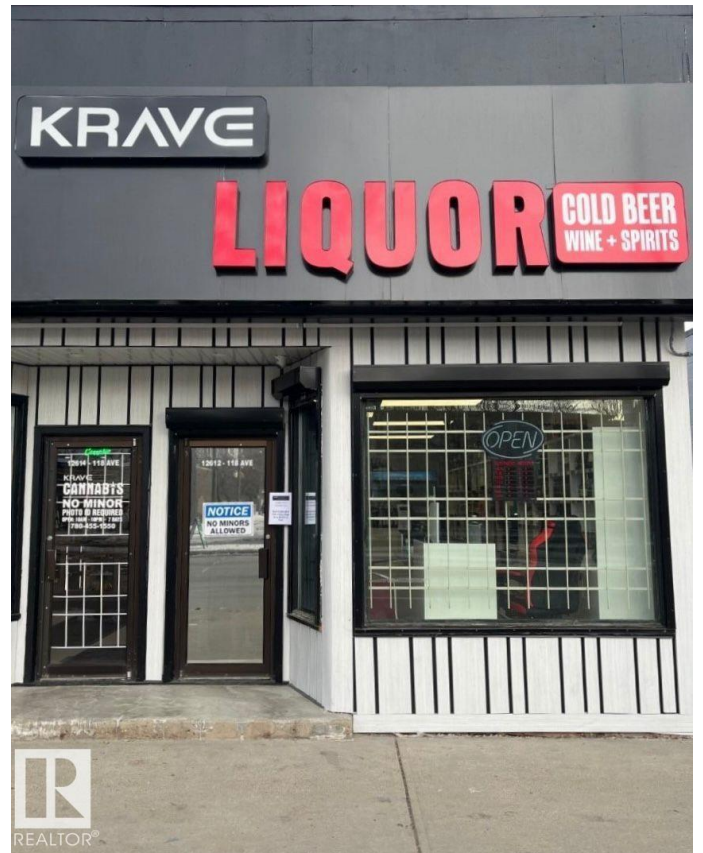

$225,000 - Na Avenue, Edmonton

MLS® #E4452510

$225,000

0 Bedroom, 0.00 Bathroom,
Business on 0.00 Acres

Prince Charles, Edmonton, AB

Discover a well-established liquor store in the vibrant Prince Charles community. Positioned along a high-traffic road with excellent visibility, this 1,350 sq. ft. space offers a steady flow of customers and low overhead costs. The store boasts a loyal clientele, a wide variety of inventory, and is situated in a thriving commercial area with strong growth potential. An ideal opportunity for both new and experienced owners looking to invest in a profitable, turnkey business in a prime location.

Built in 1950

Essential Information

MLS® #	E4452510
Price	$225,000
Bathrooms	0.00
Acres	0.00
Year Built	1950
Type	Business
Status	Active

Community Information

Address	Na Avenue
Area	Edmonton
Subdivision	Prince Charles
City	Edmonton